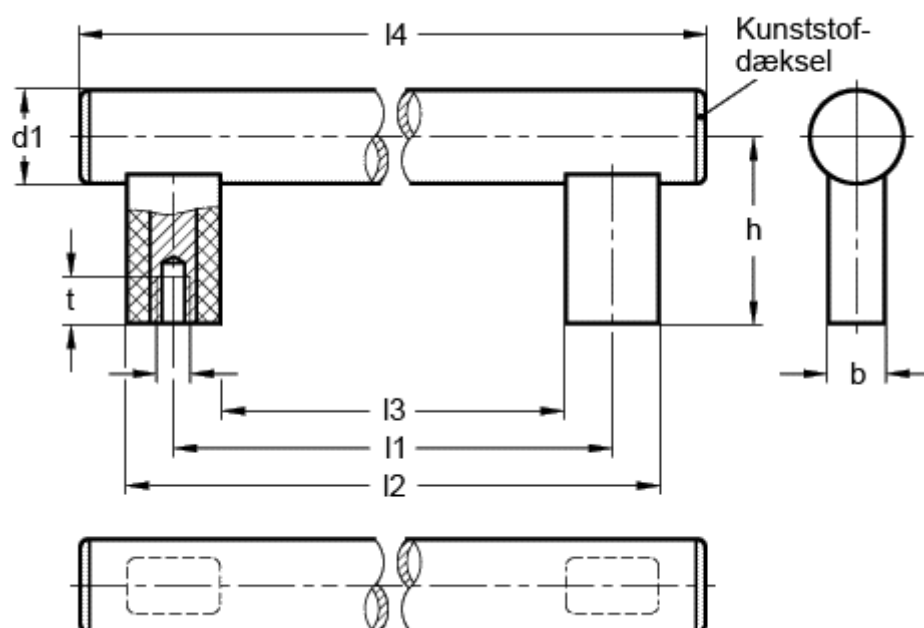

Article number: 201142600

Description: E+G Handle GN 666-30-M6-600-SW

Measures

$b = 18$

$t \text{ min} = 15$

$d1 = 30$

$d2 = M6$

$h = 60$

$l1 = 600$

$l2 = 630$

$l3 = 570$

$l4 = 665$